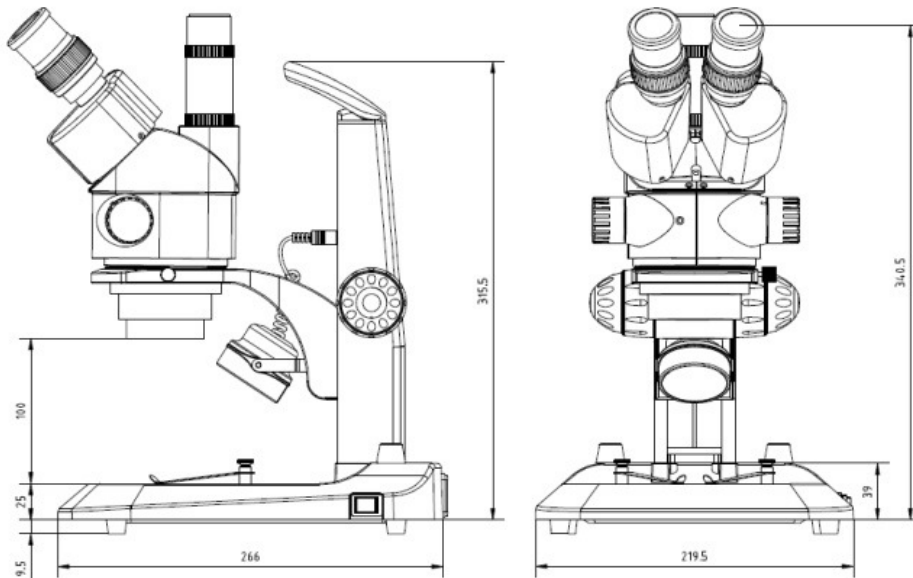

Specifications

Eyepieces

Pair WF 10x/20 mm eyepieces

Head

Binocular or Trinocular (50/50 split) 45° inclined tubes

Two diopter adjustments

Interpupillary distance adjustable between 55 mm and 75 mm

All optical parts are anti-fungus treated

Magnification from 7x to 45x

Field of views 28.5 mm to 4.4 mm

Working distance 100 mm

Stand

Ergonomically designed base with 2 object clamps

Alloy metal cast, hardened off-white coated

Focusing adjustment

Coarse adjustment with tension control

SB.9833 C-mount adapter* with 0.33x lens for 1/3" cameras

SB.9850 C-mount adapter* with 0.5x lens for 1/2" cameras

* only for SB.1903

SB.9952 Stage plate transparent, Ø 60 mm

SB.9956 Stage plate black/white, Ø 60 mm

AE.1112 Object micrometer 50 mm divided in 500 parts
 on glass slide 76 x 26 mm

AE.5040 Canon EOS T2 adapter for SB.9830

AE.5025 Nikon D T2 adapter for SB.9830

SB.1402

Dimensions

SB.1302 / SB.1402

SB.1903