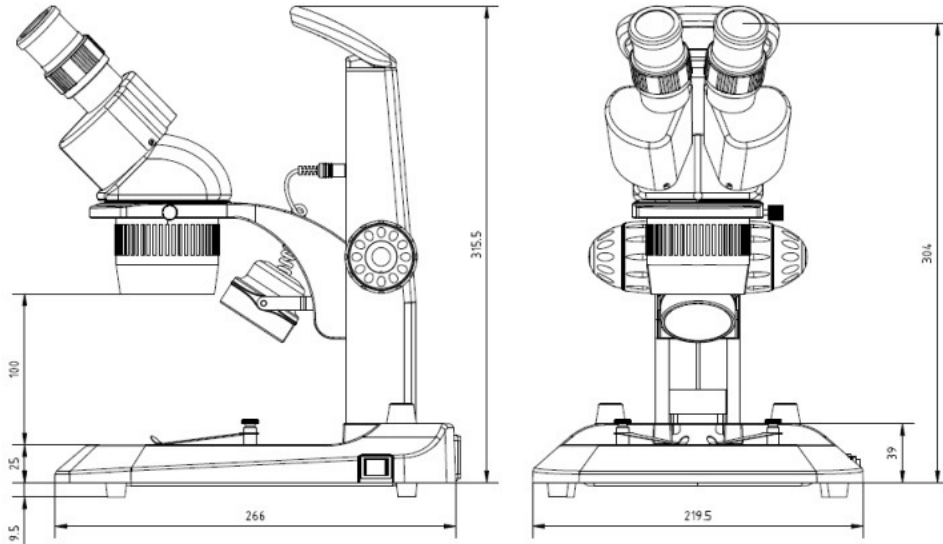

Specifications

Eyepieces

Pair WF 10x/20 mm eyepieces

Head

Binocular or Trinocular (50/50 split) 45° inclined tubes

Two diopter adjustments

Interpupillary distance adjustable between 55 mm and 75 mm

All optical parts are anti-fungus treated

Magnification from 7x to 45x

Field of views 28.5 mm to 4.4 mm

Working distance 100 mm

Stand

Ergonomically designed base with 2 object clamps

Alloy metal cast, hardened off-white coated

Focusing adjustment

Coarse adjustment with tension control

SB.9833 C-mount adapter* with 0.33x lens for 1/3" cameras

SB.9850 C-mount adapter* with 0.5x lens for 1/2" cameras

* only for SB.1903

SB.9952 Stage plate transparent, Ø 60 mm

SB.9956 Stage plate black/white, Ø 60 mm

AE.1112 Object micrometer 50 mm divided in 500 parts
 on glass slide 76 x 26 mm

AE.5040 Canon EOS T2 adapter for SB.9830

AE.5025 Nikon D T2 adapter for SB.9830

SB.1402

Dimensions

SB.1302 / SB.1402

SB.1903